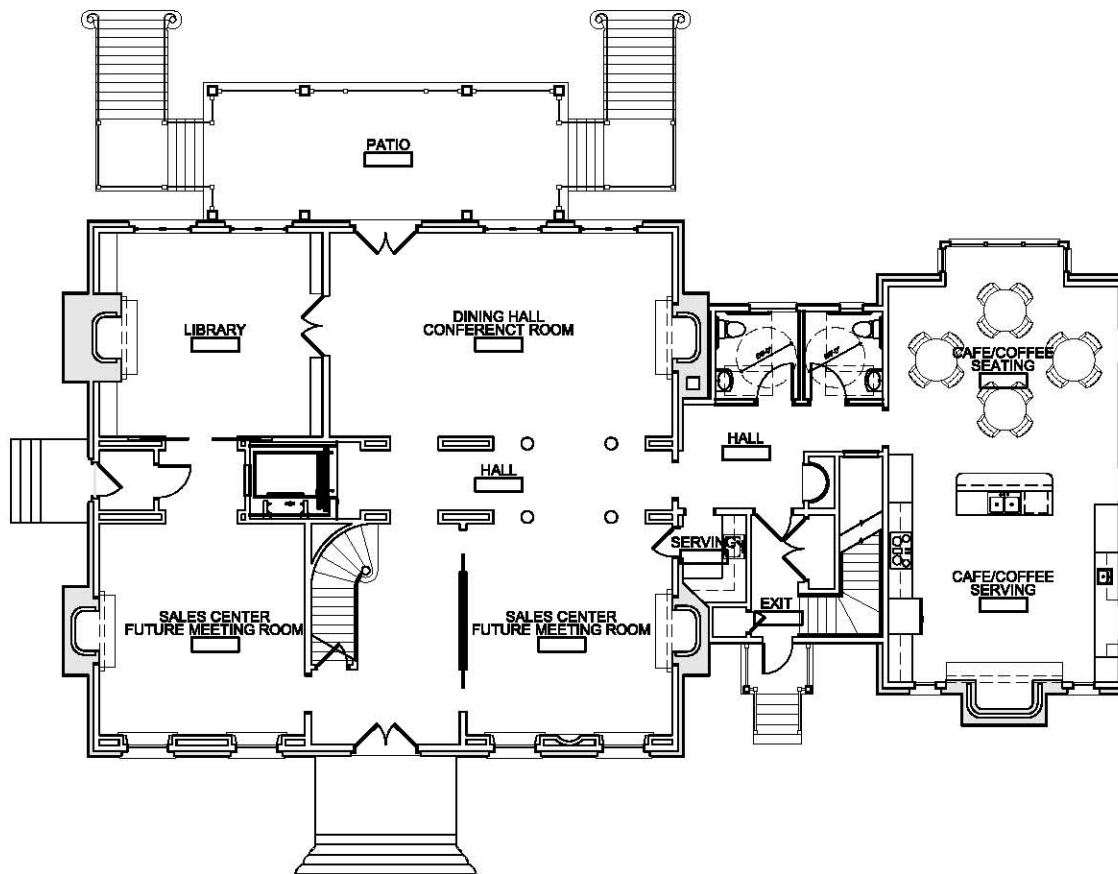

FIRST LEVEL FLOOR PLAN

LEYTHAM COMMUNITY CENTER

168th and State Streets • Bennington, NE • 03.18.09

ALLEY•POYNER
MACCHIETTO