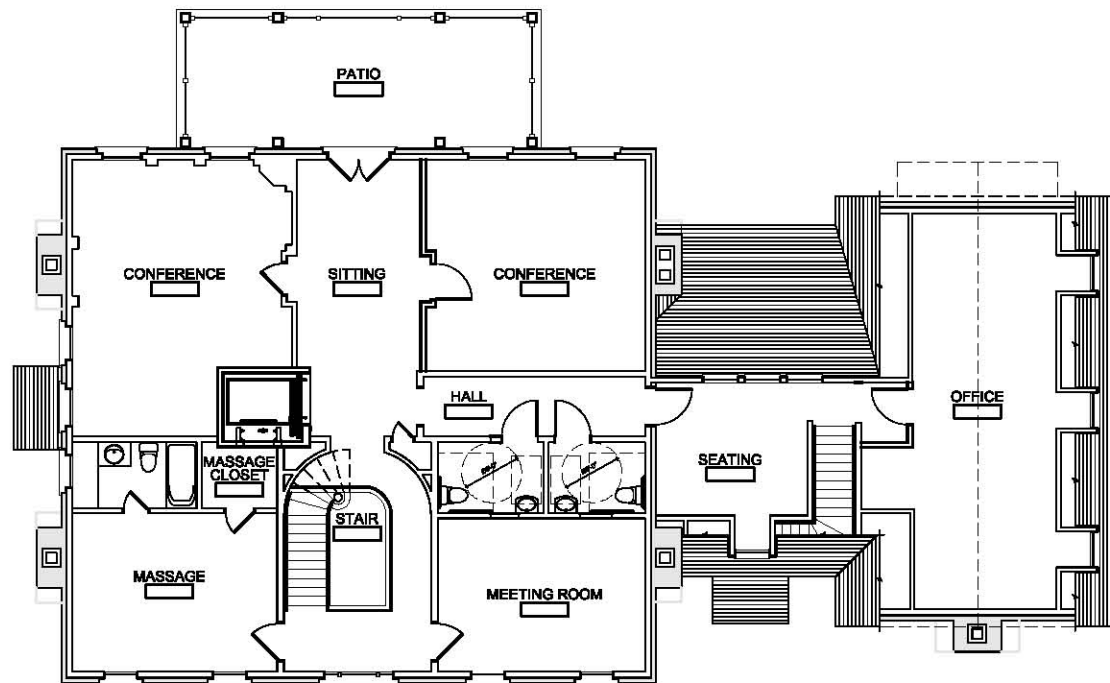

SECOND LEVEL FLOOR PLAN

LEYTHAM COMMUNITY CENTER

168th and State Streets • Bennington, NE • 03.18.09

ALLEY•POYNER
MACCHIETTO

1516 Cuming Street
Omaha, NE 68102
Ph: 402.341.1544
Fx: 402.341.4735
alleypoyner.com